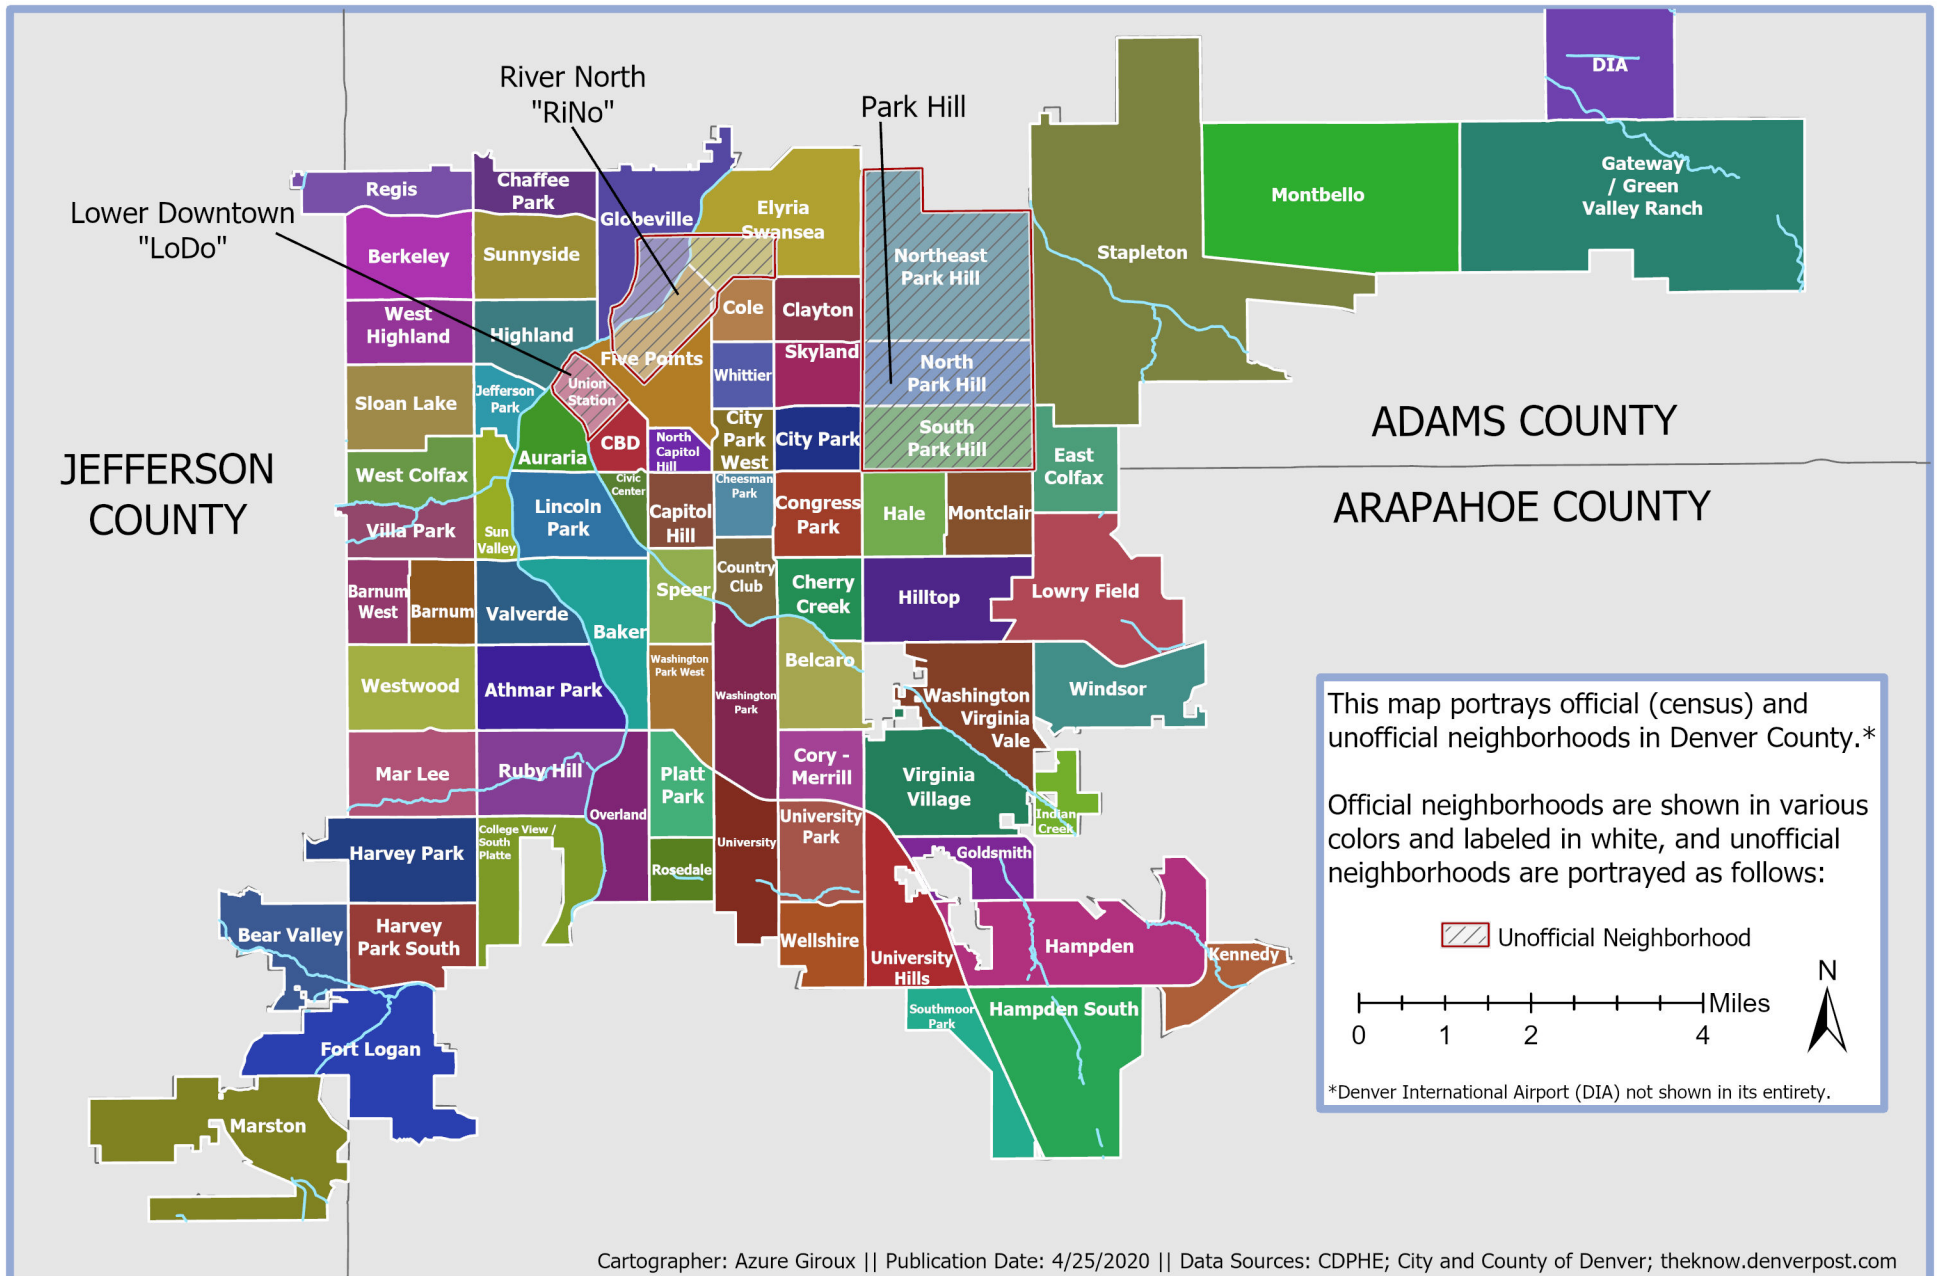

Neighborhoods of Denver County