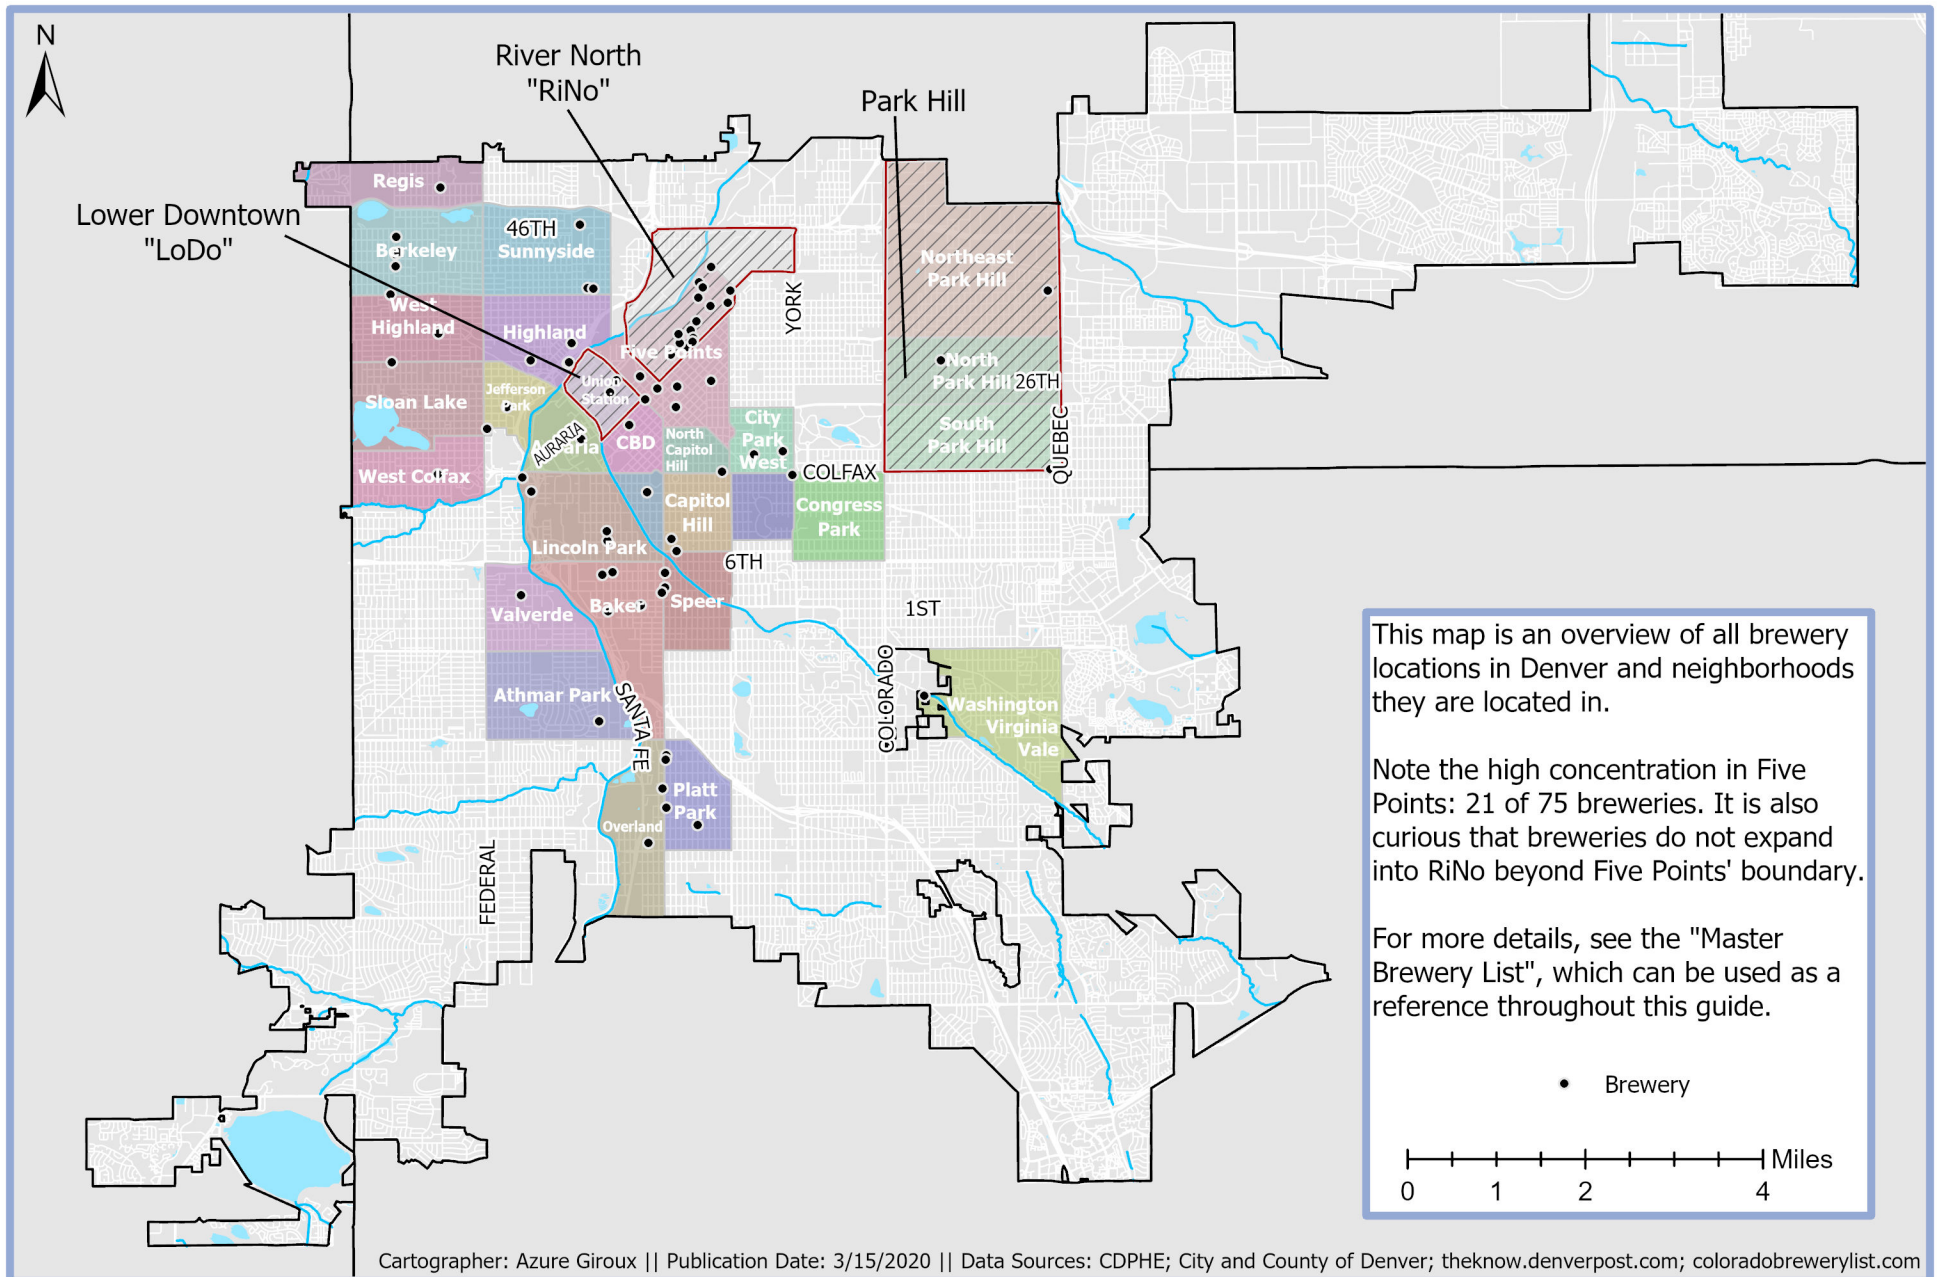

Denver Brewery Locations