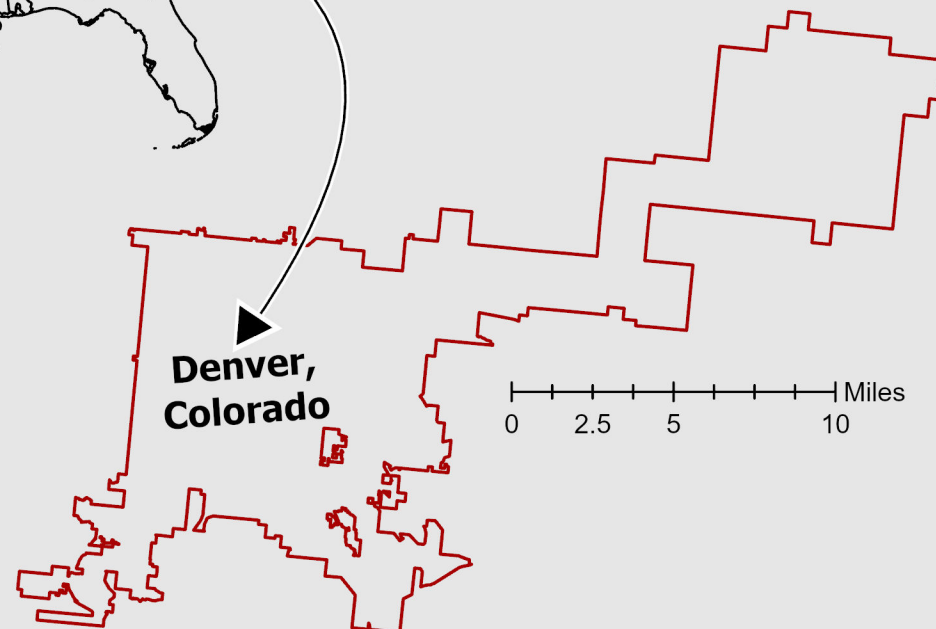

The Tippy Traveler contains pertinent information about Denver breweries, including locations, business details, and maps of conceivable walking tours with step-by-step directions.

This guide is the perfect companion to bring along while exploring all the liquid libations the Mile High City has to offer. For extra planning assistance, use the spaces supplied in the back – they prove helpful the more breweries you visit.

Thank you for using *The Tippy Traveler*. I hope you enjoy using it as much as I enjoyed making it!

Cheers,
Azure

First Off, Where Are You?

Welcome to Colorful Colorado!

Specifically, you have found yourself in Denver, Colorado -- "The Mile High City".

Located 5,280 feet above sea level, Denver is the capital of Colorado. This city is known for many things: its love of the outdoors, a walkable downtown, vibrant neighborhoods, cultural attractions, sports teams, chef-owned restaurants, music scene, and craft breweries.

Walking Tour Overview

This map is an overview of all walking tours in the Denver neighborhoods of: Five Points, Union Station, and CBD.

This study area was chosen due to the high concentration of breweries located within reasonable walking distance.