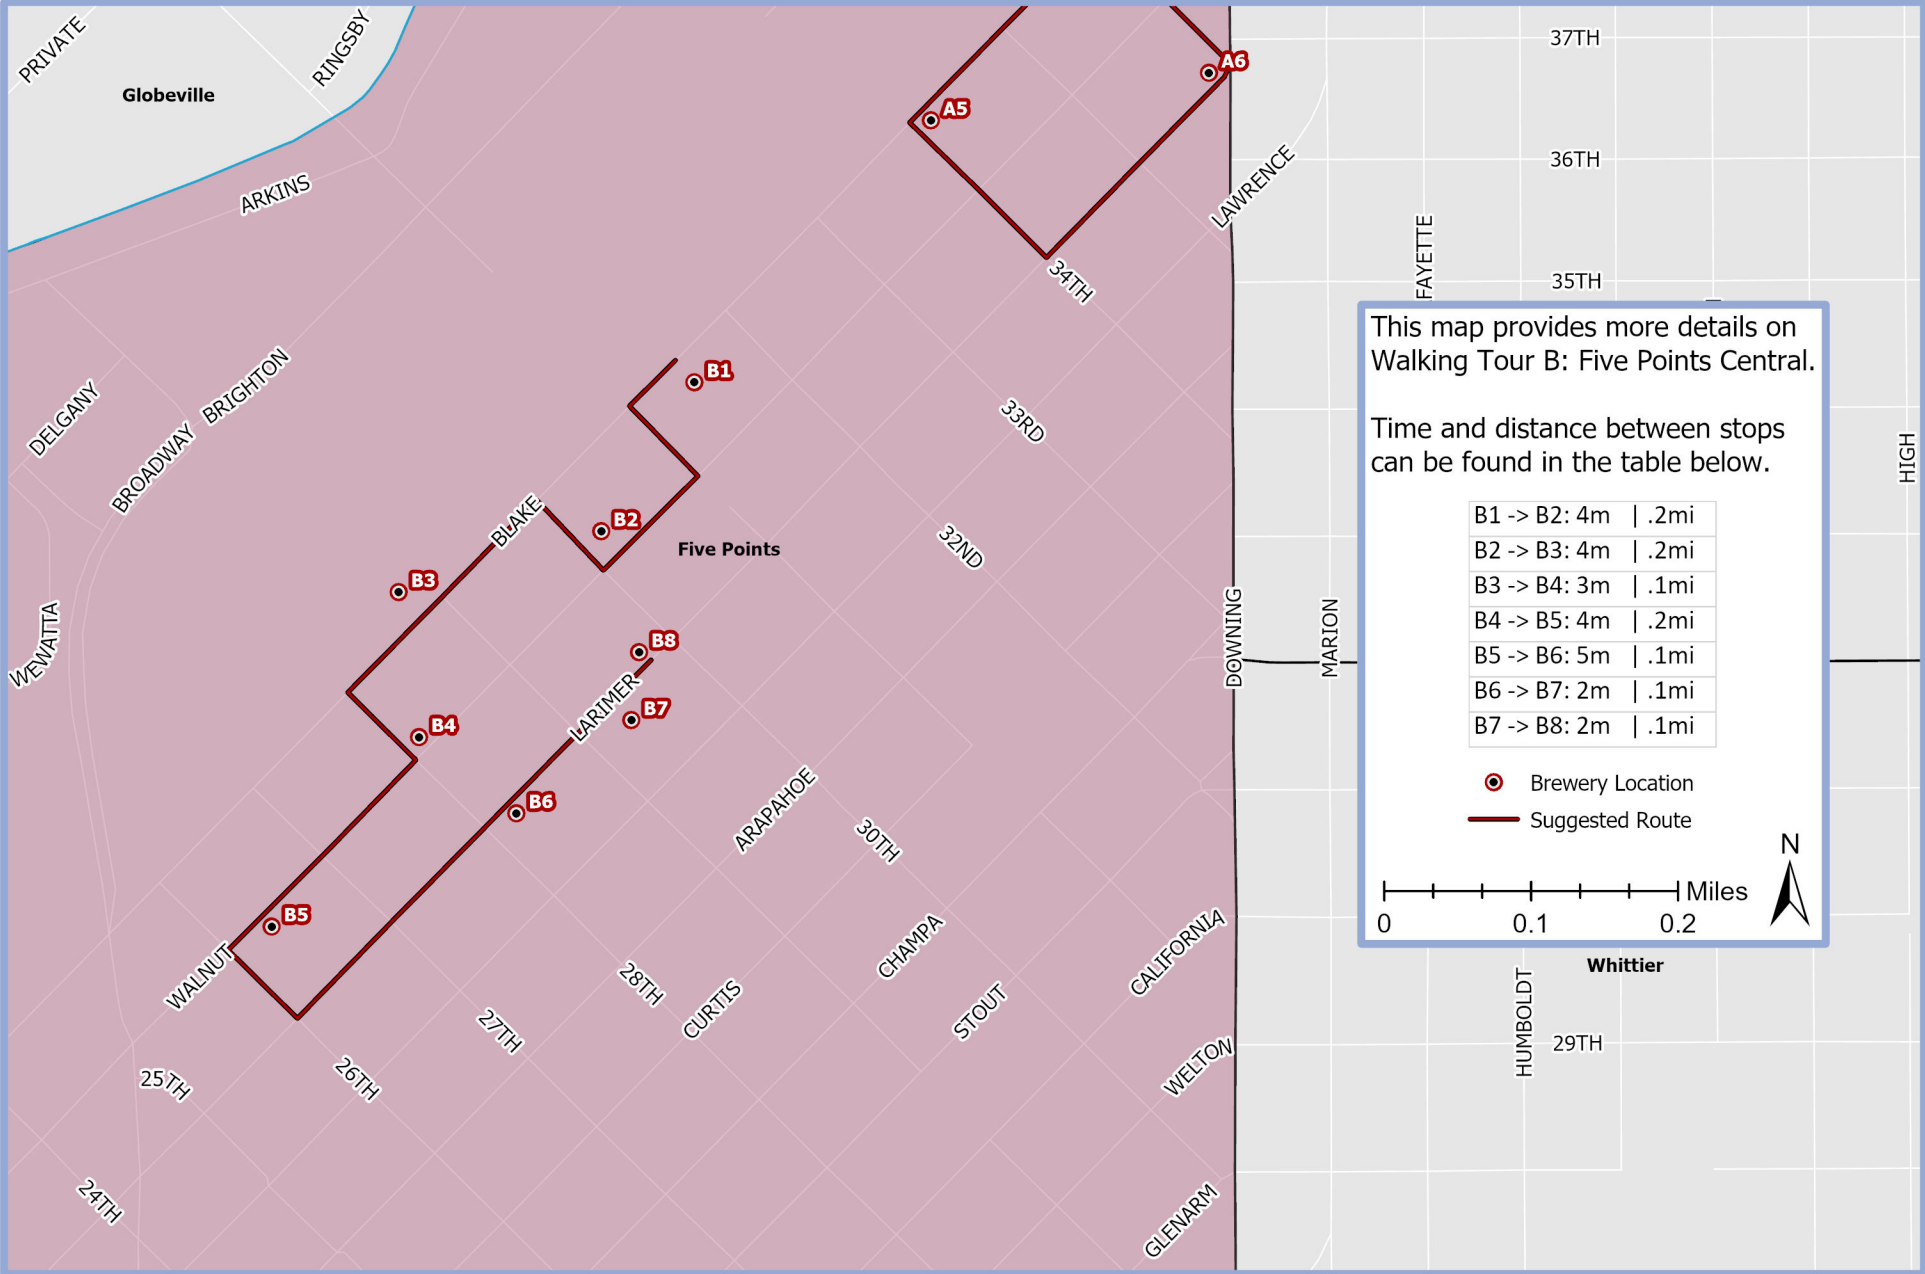

Walking Tour Overview

This map is an overview of all walking tours in the Denver neighborhoods of: Five Points, Union Station, and CBD.

This study area was chosen due to the high concentration of breweries located within reasonable walking distance.

Walking Tour A: Five Points North

Walking Tour B: Five Points Central

Cartographer: Azure Giroux || Publication Date: 4/28/2020 || Data Sources: CDPHE; City and County of Denver; theknow.denverpost.com; coloradobrewerylist.com