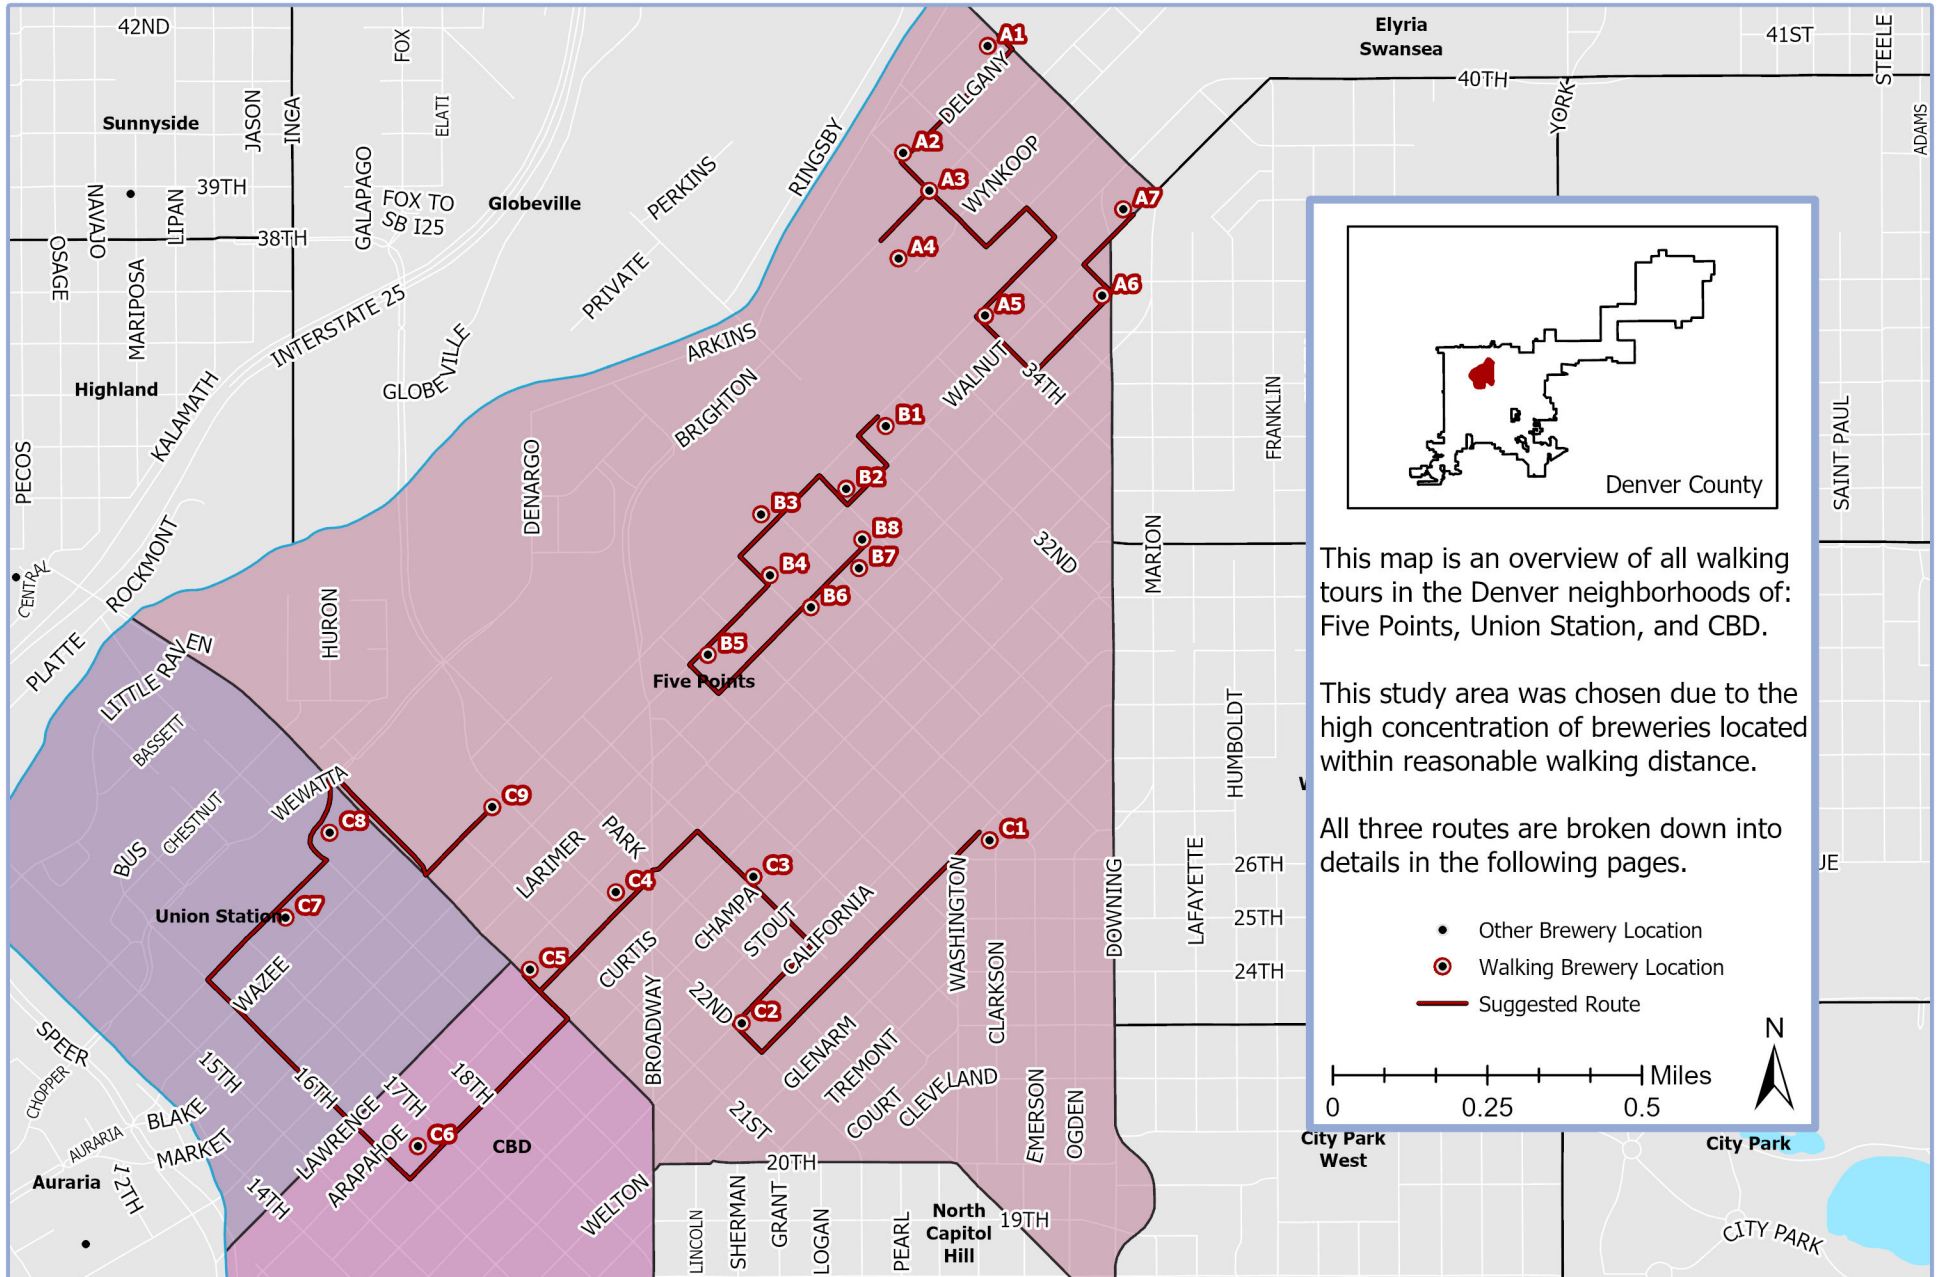

Walking Tour Overview

This map is an overview of all walking tours in the Denver neighborhoods of: Five Points, Union Station, and CBD.

This study area was chosen due to the high concentration of breweries located within reasonable walking distance.

Walking Tour A: Five Points North

Walking Tour B: Five Points Central

Cartographer: Azure Giroux || Publication Date: 4/28/2020 || Data Sources: CDPHE; City and County of Denver; theknow.denverpost.com; coloradobrewerylist.com