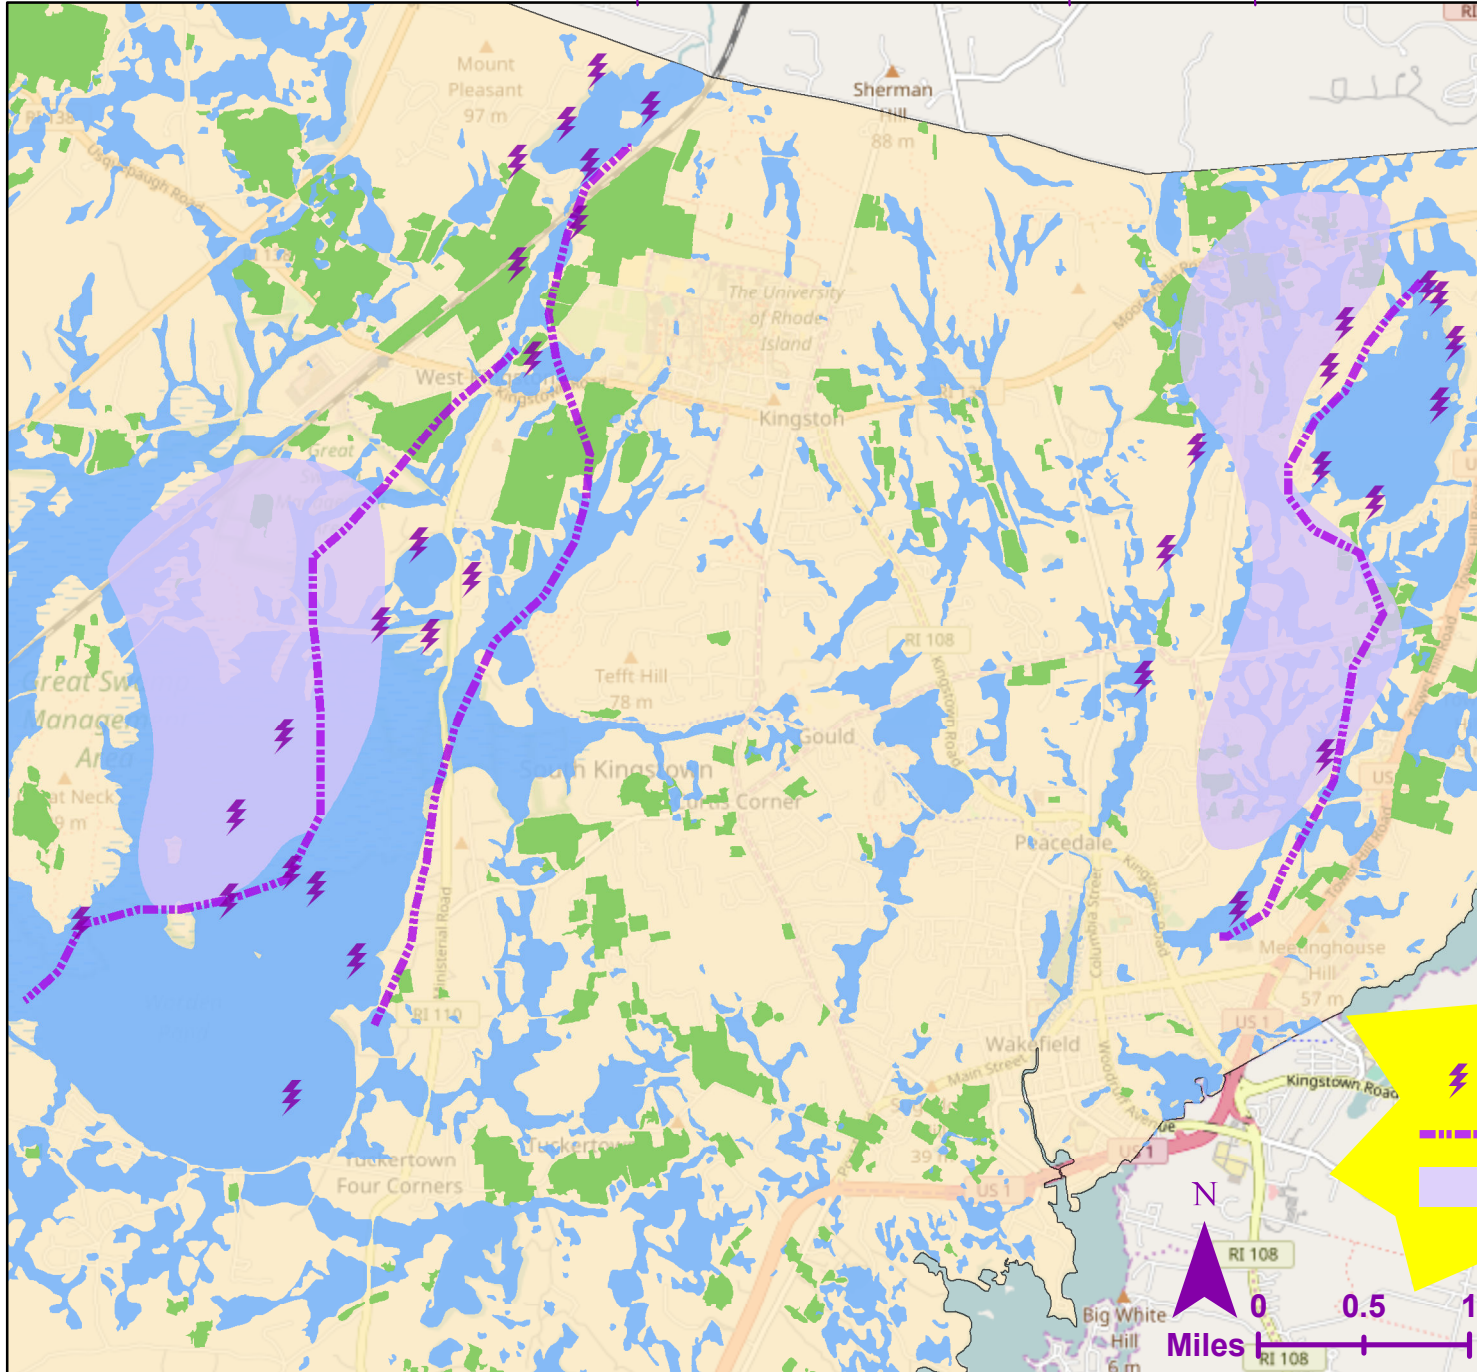

# Where Do They Dwell? Purple-Sided WhumpleGumper Habitats

The purpose of this map is to distinguish the habitats of Purple-Sided WhumpleGumpers.

The burrows, paths, and home ranges of these mammals along with agricultural lands and freshwater wetlands are included and investigated in order to make an educated guess as to where they dwell.

I believe that WhumpleGumpers inhabit freshwater wetlands. This conclusion is reached via visual and statistical analyses.

More documented burrows, paths, and home ranges are located in freshwater wetlands, and the ratio of WhumpleGumper burrows to land coverage (acres) is larger for freshwater wetlands than for agricultural lands.

### Legend

	Burrows		Agriculture
	Paths		Freshwater Wetlands
	Home Range		